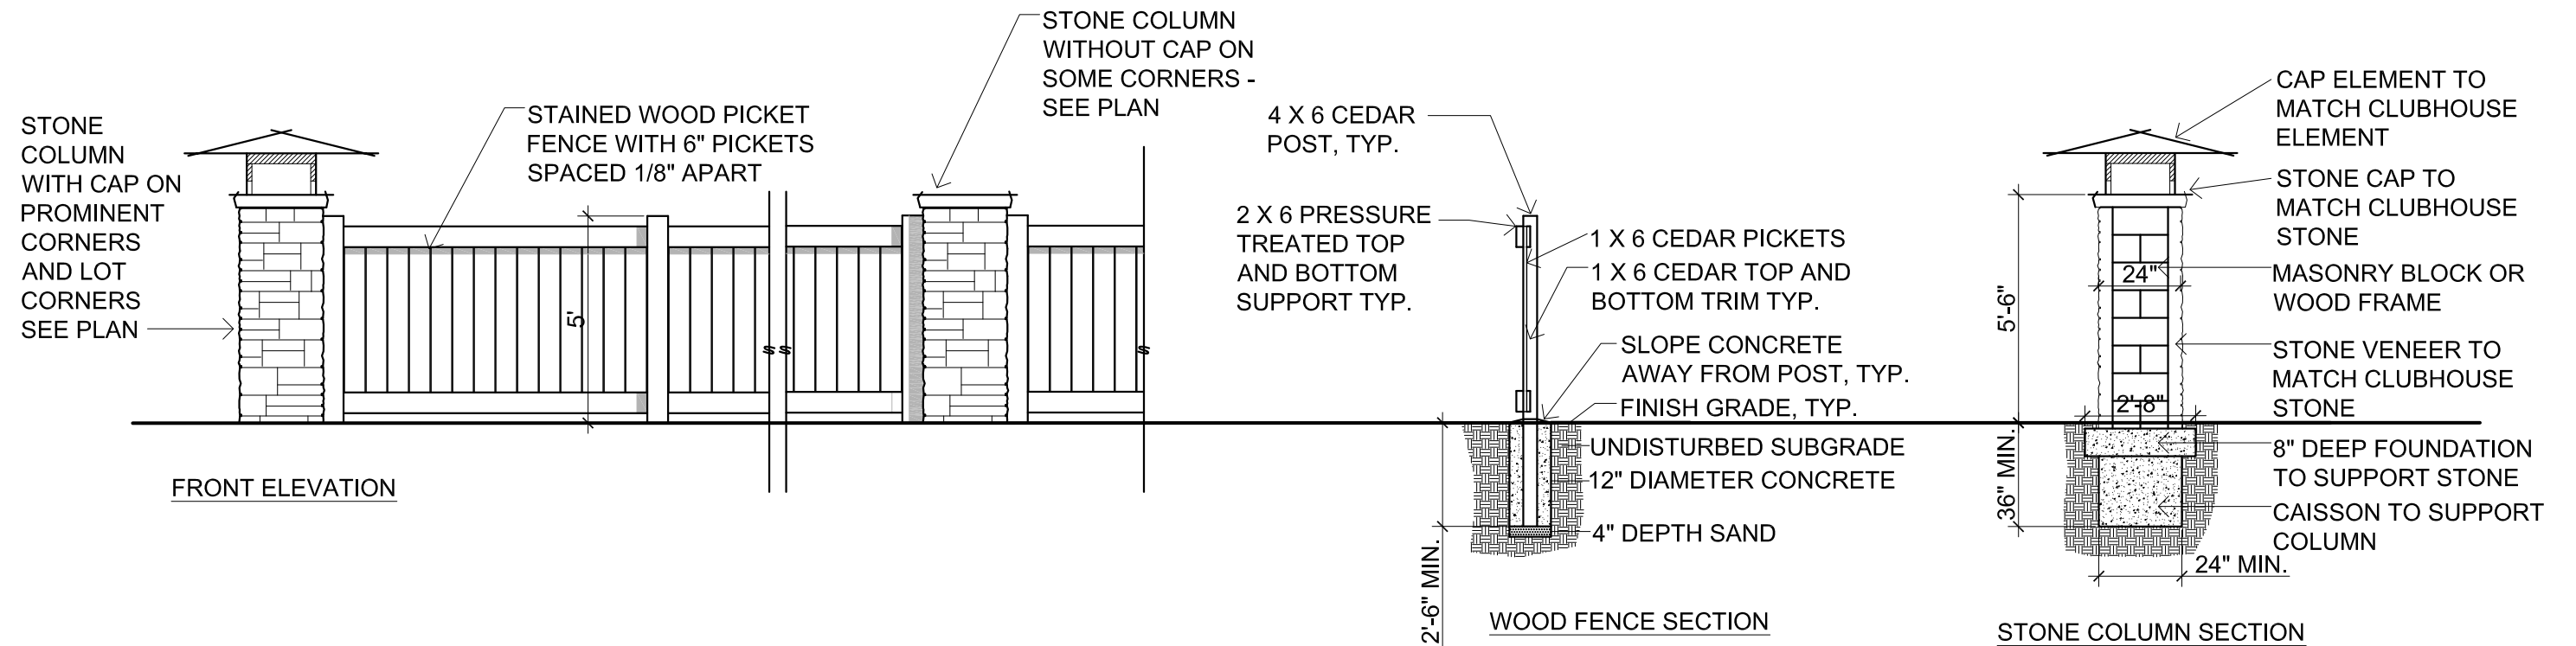

FENCE TYPE 3 - STONE COLUMNS WITH WOOD PICKET FENCE

NOT TO SCALE

FENCE TYPE 3 - WOOD PICKET FENCE

APPROVED STAIN IS DIAMOND VOGEL WALNUT AG-8317 SEMI-SOLID OIL BASE.

(DIAMOND VOGEL WALNUT AG-8317 WATER BASED STAIN CAN BE USED ALSO)

PHASE 1 & PHASE 2

FENCING DETAILS

MARCH 09, 2011